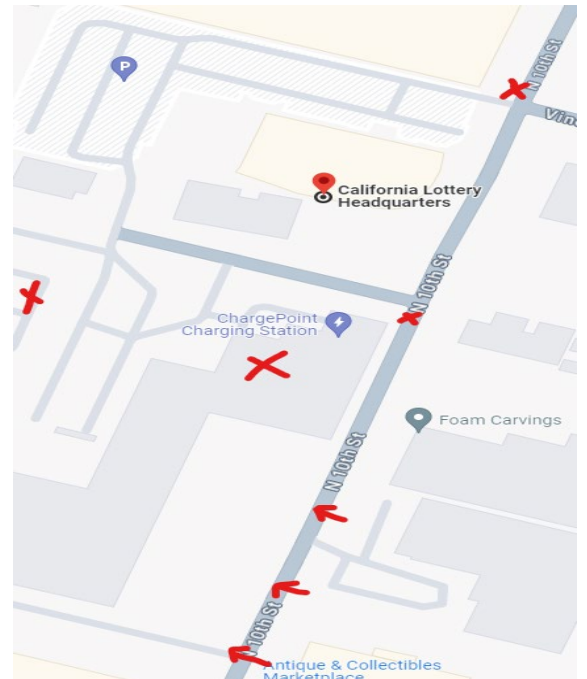

# CALIFORNIA STATE LOTTERY BUILDING 700 NORTH 10TH STREET SACRAMENTO, CA 95811

Photo of the CA Lottery Building's exterior.

## **PARKING**

Free parking is available. The security gates will be being worked on during the date of the event, so the primary parking lots will not be accessible. Please park in the lot indicated in the picture below off of N 10<sup>th</sup> St. (shown below with red arrows). You may drop people off in front of the building before parking.

## **LUNCH OPTIONS FOR MEMBERS OF THE PUBLIC**

- **Subway** ([on site](#)) is the only restaurant within walking distance
- **5 Minute Drive from the CA Lottery Building**
  - Taqueria Jalisco – 330 16th St, Sacramento, CA 95814
  - McDonald's – 200 Richards Blvd, Sacramento, CA 95814
  - Denny's – 300 Bercut Dr, Sacramento, CA 95814
- **10 Minute Drive from the CA Lottery Building (allow additional time for parking)**
  - A variety of restaurant options in
    - [Old Sacramento](#)
    - [Downtown Commons \(DoCo\)](#) by the Golden 1 Ctr. between J & K Sts